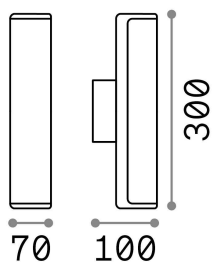

General info

Outdoor - Wall lamps

Ean	8021696246925
Item	ETERE AP ANTRACITE 3000K
Installation	Wall lamps
Guarantee	5 years
Gross weight	0.7 kg
Volume	0.002733 m ³

Technical info

Net weight	0.59 kg
Insulation class	I
Protection index	IP44
Compliance	CE
Operating temperature	-15° ~ +45 °C
Full load efficiency	X
Dimmer	NO, On-Off
Power output	220-240 V AC 50/60 Hz
Power supply	In-built, included Replaceable (by qualified operators only), electronic

Source info

Integrated source	Integrated LED module
Replaceable source	No
Power	9,5 W
Emission	Direct
Max consumption	max 9,50 W
Features LED	LED SMD
CCT LED	3000 K
Duration LED (t. 25°C)	25000 h
CRI	> 80
Light beam	-
Light beam flux	1150 lm
Useful light flux	850 lm