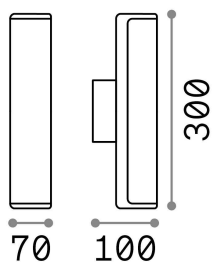

General info

Outdoor - Wall lamps

Ean	8021696172408
Item	ETERE AP ANTRACITE 4000K
Installation	Wall lamps
Guarantee	5 years
Gross weight	0.7 kg
Volume	0.002733 m ³

Technical info

Net weight	0.59 kg
Insulation class	I
Protection index	IP44
Compliance	CE
Operating temperature	-15° ~ +45 °C
Full load efficiency	X
Dimmer	NO, On-Off
Power output	220-240 V AC 50/60 Hz
Power supply	In-built, included Replaceable (by qualified operators only), electronic

Source info

Integrated source	Integrated LED module
Replaceable source	No
Power	9,5 W
Emission	Direct
Max consumption	max 9,50 W
Features LED	LED SMD
CCT LED	4000 K
Duration LED (t. 25°C)	25000 h
CRI	> 80
Light beam	-
Light beam flux	1350 lm
Useful light flux	990 lm