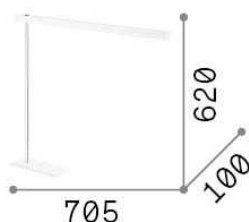

General info

DECORATIVO - Table

Total metal structure. Pole finished in chrome. Base and diffuser with matt white or black enamel. Swivel and adjustable in height diffuser.

Ean	8021696147642
Item	GRU TL BIANCO
Installation	Table
Guarantee	5 years
Gross weight	2.56 kg
Volume	0.008424 m ³

Technical info

Net weight	2.22 kg
Insulation class	II
Protection index	IP20
Compliance	-
Operating temperature	-
Dimmer	No dimmerable, On-Off
Power output	
Power supply	Integrato, incluso

Source info

Integrated source	Modulo LED integrato
Repleaceable source	Sì
Power	LED 6,3W
Emission	-
Max consumption	max 6,3 W
Bulb included	LED INTEGRATO 400Lm 3000K