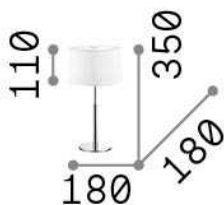

General info

Indoor - Table lamps

Ean	8021696075525
Item	HILTON TL1
Installation	Table lamps
Guarantee	5 years
Gross weight	0.83 kg
Volume	-

Technical info

Net weight	0.83 kg
Insulation class	II
Protection index	IP20
Compliance	CE
Operating temperature	0° ~ +40 °C
Dimmer	NO
Power output	220-240 V AC Integrated switch button
Power supply	Not required

Source info

Integrated source	Light bulb (included)
Replaceable source	Replaceable
Power	G9 max 1 x 40 W
Emission	Diffuse
Max consumption	-
Bulb included	1 - E14 OLIVA 4W 3000K CRI80 SATIN