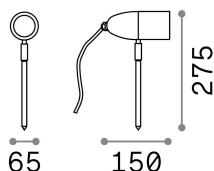

General info

Outdoor - Spotlights

Powder coated cast aluminum frame with anthracite, coffee or grey finish. Adjustable body. Clear Pyrex glass diffuser. Provided with peg to plant in the ground.

| | |
|--------------|-------------------------|
| SKU | 115412 |
| Product | INSIDE PR ANTRACITE |
| Installation | |
| Guarantee | 5 YEARS |
| Gross weight | 0.44 kg |
| Volume | 0.001881 m ³ |

Technical info

| | |
|------------------|----------------|
| Net weight | 0.37 kg |
| Insulation class | 1 |
| Protection index | IP54 |
| Power supply | Non necessario |
| Dimmer | No dimmerable |

Source info