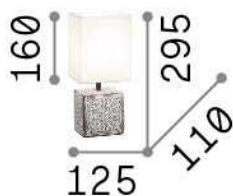

General info

Indoor - Table lamps

Ean	8021696245348
Item	KALI'-1 TL1
Installation	Table lamps
Guarantee	5 years
Gross weight	0.85 kg
Volume	0.003696 m ³

Technical info

Net weight	0.62 kg
Insulation class	II
Protection index	IP20
Compliance	CE
Operating temperature	0° ~ +40 °C
Full load efficiency	X
Dimmer	NO
Power output	220-240 V AC Integrated switch button
Power supply	Not required

Source info

Integrated source	Light bulb (not included)
Replaceable source	No
Power	E14 max 1 x 40 W
Emission	Diffuse
Max consumption	-