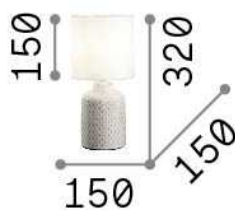

General info

Indoor - Table lamps

Ean	8021696245393
Item	KALI'-3 TL1
Installation	Table lamps
Guarantee	5 years
Gross weight	0.9 kg
Volume	0.005526 m ³

Technical info

Net weight	0.66 kg
Insulation class	II
Protection index	IP20
Compliance	CE
Operating temperature	0° ~ +40 °C
Full load efficiency	x
Dimmer	NO
Power output	220-240 V AC Integrated switch button
Power supply	Not required

Source info

Integrated source	Light bulb (not included)
Replaceable source	No
Power	E14 max 1 x 40 W
Emission	Diffuse
Max consumption	-