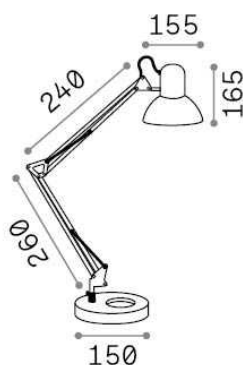

General info

DECORATIVO - Table

Metal technical lamp with white or matt black finish. Jointed and spring balanced arm. Adjustable diffuser.

Ean	8021696108117
Item	KELLY TL1 BIANCO
Installation	Table
Guarantee	5 years
Gross weight	1.64 kg
Volume	0.006528 m ³

Technical info

Net weight	1.51 kg
Insulation class	II
Protection index	IP20
Compliance	-
Operating temperature	-
Dimmer	No dimmerable
Power output	
Power supply	Non necessario

Source info

Integrated source	Lampadina (non inclusa)
Repleaceable source	Sì
Power	E27 max 1 x 42W
Emission	-
Max consumption	-
Recommended bulb	E27 04W SFERA BIANCO 3000K