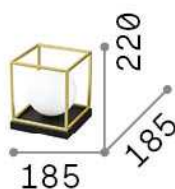

General info

Indoor - Table lamps

Ean	8021696327877
Item	LINGOTTO TL1 BIG NERO
Installation	Table lamps
Guarantee	5 years
Gross weight	1.32 kg
Volume	0.019866 m ³

Technical info

Net weight	1.32 kg
Insulation class	II
Protection index	IP20
Compliance	CE
Operating temperature	0° ~ +40 °C
Full load efficiency	x
Dimmer	NO
Power output	220-240 V AC Integrated switch button
Power supply	Not required

Source info

Integrated source	Light bulb (not included)
Replaceable source	No
Power	0 max 1 x 28 W
Emission	Diffuse
Max consumption	-