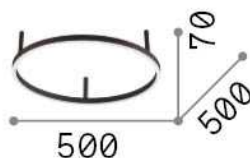

General info

Indoor - Ceiling lamps

Ean	8021696265971
Item	ORACLE SLIM PL D050 ROUND 3000K ON-OFF WH
Installation	Ceiling lamps
Guarantee	5 years
Gross weight	2.19 kg
Volume	0.045486 m ³

Technical info

Net weight	1.24 kg
Insulation class	II
Protection index	IP20
Compliance	CE
Operating temperature	0° ~ +40 °C
Full load efficiency	X
Dimmer	NO, On-Off
Power output	220-240 V AC 50/60 Hz
Power supply	In-built, included Replaceable (by qualified operators only), electronic

Source info

Integrated source	Integrated LED module
Replaceable source	Replaceable (by qualified operators only)
Power	LED 32 W
Emission	Direct
Max consumption	max 32,00 W
Features LED	LED SMD
CCT LED	3000 K
Duration LED (t. 25°C)	20000 h
CRI	> 80
SDCM	3
Light beam	115°
Light beam flux	3150 lm
Useful light flux	1870 lm
Bulb included	1 - E14 OLIVA 4W 3000K CRI80 SATIN