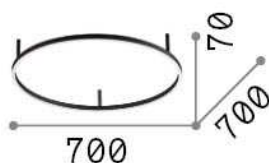

Source info

Integrated source	Integrated LED module
Replaceable source	Replaceable (by qualified operators only)
Power	LED 38 W
Emission	Direct
Max consumption	max 38,00 W
Features LED	LED SMD
CCT LED	3000 K
Duration LED (t. 25°C)	20000 h
CRI	> 80
SDCM	3
Light beam	115°
Light beam flux	4300 lm
Useful light flux	2520 lm
Bulb included	1 - E14 OLIVA 4W 3000K CRI80 SATIN