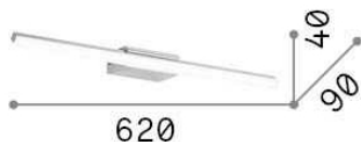

General info

DECORATIVO - Wall

Outdoor wall mounted linear fitting with integrated LED sources and diffuse light emission

Ean	8021696142265
Item	RIFLESSO AP D62 CROMO
Guarantee	5 years
Gross weight	0.96 kg
Volume	0.019152 m ³

Source info

Integrated source	Integrated LED module
Replaceable source	YES (by qualified operators only)
Power	LED 18W
Emission	Diffuse
Max consumption	max 18 W
Features LED	LED SMD
CCT	3000 K
Duration LED (t. 25°C)	30000 h
CRI	> 80
Light beam flux	1350 lm
Useful light flux	1020 lm
Standby power	< 0.50