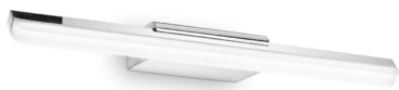

General info

DECORATIVO - Wall

Outdoor wall mounted linear fitting with integrated LED sources and diffuse light emission

Ean	8021696142272
Item	RIFLESSO AP D42 CROMO
Guarantee	5 years
Gross weight	0.85 kg
Volume	0.01428 m ³

Source info

Integrated source	Integrated LED module
Replaceable source	YES (by qualified operators only)
Power	LED 11W
Emission	Diffuse
Max consumption	max 11 W
Features LED	LED SMD
CCT	3000 K
Duration LED (t. 25°C)	30000 h
CRI	> 80
Light beam flux	900 lm
Useful light flux	670 lm
Standby power	< 0.50