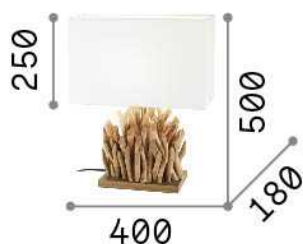

General info

Indoor - Table lamps

Ean	8021696201399
Item	SNELL TL1 BIG
Installation	Table lamps
Guarantee	5 years
Gross weight	2.9 kg
Volume	0.073255 m ³

Technical info

Net weight	1.4 kg
Insulation class	II
Protection index	IP20
Compliance	CE
Operating temperature	0° ~ +40 °C
Full load efficiency	X
Dimmer	NO
Power output	220-240 V AC Integrated switch button
Power supply	Not required