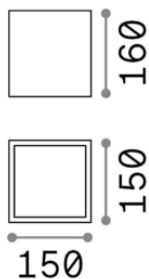

General info

Outdoor - Ceiling

Outdoor ceiling mounted projector with direct light emission

Ean	8021696251516
Item	TECHO PL1 BIG ANTRACITE
Guarantee	5 years
Gross weight	1.82 kg
Volume	0.004884 m ³

Technical info

Net weight	1.7 kg
Insulation class	I
Protection index	IP54
Operating temperature	-15° ~ +45 °C
Dimmer	Non-dimmable
Power output	220-240 V AC
Power supply	-

Source info

Integrated source	Light bulb (not included)
Replaceable source	YES
Power	GU10 max 1 x 20W
Emission	Direct
Max consumption	-
Recommended bulb	GU10 13W 1000Lm 4000K