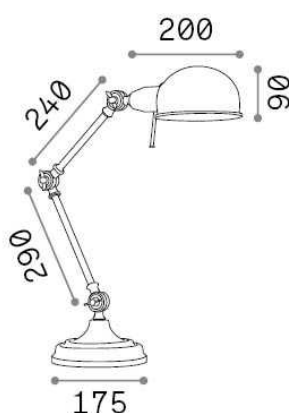

General info

DECORATIVO - Table

Matt white, grey or black painted metal structure and diffuser. Adjustable jointed arm with antique brass metal joints. Diffuser white enamelled on the inner side. Cable is covered with vintage fabric in white or black colour.

Ean	8021696145198
Item	TRUMAN TL1 BIANCO
Installation	Table
Guarantee	5 years
Gross weight	2.94 kg
Volume	0.02829 m ³

Technical info

Net weight	2.38 kg
Insulation class	II
Protection index	IP20
Compliance	-
Operating temperature	-
Dimmer	No dimmerable
Power output	-
Power supply	-