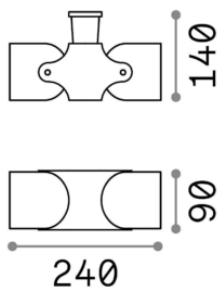

Source info

Integrated source	Light bulb (not included)
Replaceable source	YES
Power	GU10 max 2 x 28W
Emission	Direct
Max consumption	-
Recommended bulb	GU10 05W 500Lm 4000K