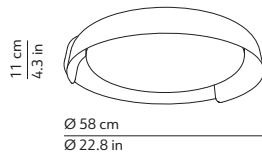

CODES AND DIMENSIONS / CODICI E DIMENSIONI

K503420GL / K503420GL30
K503420SL / K503420SL30
K503420GC / K503420GC30
K503420SC / K503420SC30
K503420GR / K503420GR30
K503420SR / K503420SR30

PACKAGING / IMBALLO

Diffuser
Volume: 0.051 m³ / 1.790 ft³
Gross weight: 4.20 kg / 9.26 lbs

Structure
Volume: 0.025 m³ / 0.884 ft³
Gross weight: 1.50 kg / 3.31 lbs

MATERIALS AND FINISHINGS / MATERIALI E FINITURE

DIFFUSER / DIFFUSORE