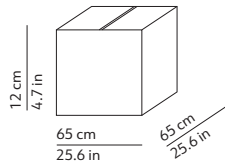

CODES AND DIMENSIONS / CODICI E DIMENSIONI

K503420GL / K503420GL30
K503420SL / K503420SL30
K503420GC / K503420GC30
K503420SC / K503420SC30
K503420GR / K503420GR30
K503420SR / K503420SR30

PACKAGING / IMBALLO

Diffuser
Volume: 0.051 m³ / 1.790 ft³
Gross weight: 4.20 kg / 9.26 lbs

Structure
Volume: 0.025 m³ / 0.884 ft³
Gross weight: 1.50 kg / 3.31 lbs

MATERIALS AND FINISHINGS / MATERIALI E FINITURE

DIFFUSER / DIFFUSORE