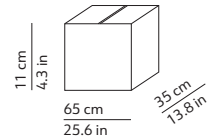

CODES AND DIMENSIONS / CODICI E DIMENSIONI

K503420GL / K503420GL30
K503420SL / K503420SL30
K503420GC / K503420GC30
K503420SC / K503420SC30
K503420GR / K503420GR30
K503420SR / K503420SR30

PACKAGING / IMBALLO

Diffuser
Volume: 0.051 m³ / 1.790 ft³
Gross weight: 4.20 kg / 9.26 lbs

Structure
Volume: 0.025 m³ / 0.884 ft³
Gross weight: 1.50 kg / 3.31 lbs

MATERIALS AND FINISHINGS / MATERIALI E FINITURE

DIFFUSER / DIFFUSORE