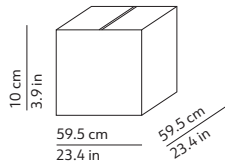

### PACKAGING / IMBALLO

Dew 1 - 19  
Volume: 0.009 m<sup>3</sup> / 0.303 ft<sup>3</sup>  
Gross weight: 2.34 kg / 5.15 lbs

Canopy  
Volume: 0.035 m<sup>3</sup> / 1.250 ft<sup>3</sup>  
Gross weight: 4 kg / 8.82 lbs