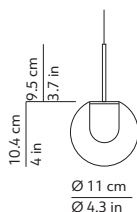

This lamp must be disposed in conformity with the EU directive 2002/96/EC
Apparecchio di illuminazione da smaltire secondo la direttiva EU 2002/96/EC

CODES AND DIMENSIONS / CODICI E DIMENSIONI

DEW 9 CHANDELIER

K0451379EU
K0451379NEU
K0451379OEU

Ø 49.5 cm
Ø 19.5 in

PACKAGING / IMBALLO

Dew 1 - 9
Volume: 0.009 m³ / 0.303 ft³
Gross weight: 2.34 kg / 5.15 lbs

Canopy
Volume: 0.035 m³ / 1.250 ft³
Gross weight: 4 kg / 8.82 lbs

 Dimmable / Dimmerabile
Phase cut

Suspension lamp
Lampada a sospensione

Canopy - diam. 19.5 in h. 2 in
chromed or black (on request) or brass (on request)
fixed to the ceiling with not provided screws (2-4)
Rosone - diam. 49.5 cm h. 5 cm
cromato o nero (su richiesta) o ottone (su richiesta)
fissato a soffitto con tasselli (2-4) non forniti