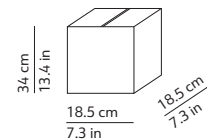

### CODES AND DIMENSIONS / CODICI E DIMENSIONI

#### KUSHI 33 TABLE

K222105N  
K222105O  
K222105R

Diffuser  
Volume: 0.055 m<sup>3</sup> / 1.949 ft<sup>3</sup>  
Gross weight: 3.34 kg / 7.35 lbs

Structure  
Volume: 0.012 m<sup>3</sup> / 0.411 ft<sup>3</sup>  
Gross weight: 0.92 kg / 2.02 lbs

#### KUSHI 16 TABLE

K227105N  
K227105O  
K227105R

Diffuser  
Volume: 0.011 m<sup>3</sup> / 0.380 ft<sup>3</sup>  
Gross weight: 0.86 kg / 1.89 lbs

Structure  
Volume: 0.005 m<sup>3</sup> / 0.174 ft<sup>3</sup>  
Gross weight: 0.42 kg / 0.92 lbs