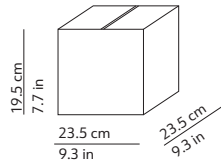

#### KUSHI 33 TABLE

K222105N  
K222105O  
K222105R

Diffuser  
Volume: 0.055 m<sup>3</sup> / 1.949 ft<sup>3</sup>  
Gross weight: 3.34 kg / 7.35 lbs

Structure  
Volume: 0.012 m<sup>3</sup> / 0.411 ft<sup>3</sup>  
Gross weight: 0.92 kg / 2.02 lbs

#### KUSHI 16 TABLE

K227105N  
K227105O  
K227105R

Diffuser  
Volume: 0.011 m<sup>3</sup> / 0.380 ft<sup>3</sup>  
Gross weight: 0.86 kg / 1.89 lbs

Structure  
Volume: 0.005 m<sup>3</sup> / 0.174 ft<sup>3</sup>  
Gross weight: 0.42 kg / 0.92 lbs