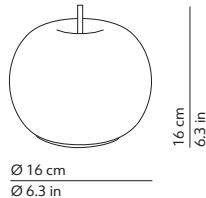

### CODES AND DIMENSIONS / CODICI E DIMENSIONI

#### KUSHI 33 TABLE

K222105N  
K222105O  
K222105R

Diffuser  
Volume: 0.055 m<sup>3</sup> / 1.949 ft<sup>3</sup>  
Gross weight: 3.34 kg / 7.35 lbs

Structure  
Volume: 0.012 m<sup>3</sup> / 0.411 ft<sup>3</sup>  
Gross weight: 0.92 kg / 2.02 lbs

#### KUSHI 16 TABLE

K227105N  
K227105O  
K227105R

Diffuser  
Volume: 0.011 m<sup>3</sup> / 0.380 ft<sup>3</sup>  
Gross weight: 0.86 kg / 1.89 lbs

Structure  
Volume: 0.005 m<sup>3</sup> / 0.174 ft<sup>3</sup>  
Gross weight: 0.42 kg / 0.92 lbs