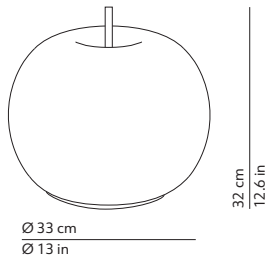

### CODES AND DIMENSIONS / CODICI E DIMENSIONI

#### KUSHI 33 TABLE

K222105N  
K222105O  
K222105R

Diffuser  
Volume: 0.055 m<sup>3</sup> / 1.949 ft<sup>3</sup>  
Gross weight: 3.34 kg / 7.35 lbs

Structure  
Volume: 0.012 m<sup>3</sup> / 0.411 ft<sup>3</sup>  
Gross weight: 0.92 kg / 2.02 lbs

#### KUSHI 16 TABLE

K227105N  
K227105O  
K227105R

Diffuser  
Volume: 0.011 m<sup>3</sup> / 0.380 ft<sup>3</sup>  
Gross weight: 0.86 kg / 1.89 lbs

Structure  
Volume: 0.005 m<sup>3</sup> / 0.174 ft<sup>3</sup>  
Gross weight: 0.42 kg / 0.92 lbs