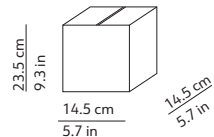

#### KUSHI 33 TABLE

K222105N  
K222105O  
K222105R

Diffuser  
Volume: 0.055 m<sup>3</sup> / 1.949 ft<sup>3</sup>  
Gross weight: 3.34 kg / 7.35 lbs

Structure  
Volume: 0.012 m<sup>3</sup> / 0.411 ft<sup>3</sup>  
Gross weight: 0.92 kg / 2.02 lbs

#### KUSHI 16 TABLE

K227105N  
K227105O  
K227105R

Diffuser  
Volume: 0.011 m<sup>3</sup> / 0.380 ft<sup>3</sup>  
Gross weight: 0.86 kg / 1.89 lbs

Structure  
Volume: 0.005 m<sup>3</sup> / 0.174 ft<sup>3</sup>  
Gross weight: 0.42 kg / 0.92 lbs