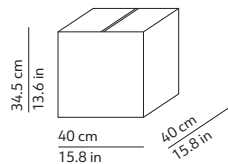

#### KUSHI 33 TABLE

K222105N  
K222105O  
K222105R

Diffuser  
Volume: 0.055 m<sup>3</sup> / 1.949 ft<sup>3</sup>  
Gross weight: 3.34 kg / 7.35 lbs

Structure  
Volume: 0.012 m<sup>3</sup> / 0.411 ft<sup>3</sup>  
Gross weight: 0.92 kg / 2.02 lbs

#### KUSHI 16 TABLE

K227105N  
K227105O  
K227105R

Diffuser  
Volume: 0.011 m<sup>3</sup> / 0.380 ft<sup>3</sup>  
Gross weight: 0.86 kg / 1.89 lbs

Structure  
Volume: 0.005 m<sup>3</sup> / 0.174 ft<sup>3</sup>  
Gross weight: 0.42 kg / 0.92 lbs