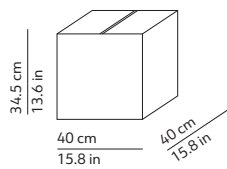

CODES AND DIMENSIONS / CODICI E DIMENSIONI

KUSHI 33 SUSPENSION

K221105N
K221105O
K221105R

KUSHI 16 SUSPENSION

K226105N
K226105O
K226105R

PACKAGING / IMBALLO

Diffuser
Volume: 0.055 m³ / 1.949 ft³
Gross weight: 3.34 kg / 7.35 lbs

Structure
Volume: 0.012 m³ / 0.411 ft³
Gross weight: 1.03 kg / 2.27 lbs

Diffuser
Volume: 0.011 m³ / 0.380 ft³
Gross weight: 0.86 kg / 1.89 lbs

Structure
Volume: 0.005 m³ / 0.159 ft³
Gross weight: 0.69 kg / 1.52 lbs