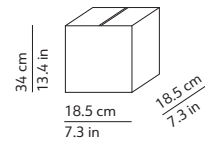

CODES AND DIMENSIONS / CODICI E DIMENSIONI

KUSHI 33 SUSPENSION

K221105N
K221105O
K221105R

KUSHI 16 SUSPENSION

K226105N
K226105O
K226105R

PACKAGING / IMBALLO

Diffuser
Volume: 0.055 m³ / 1.949 ft³
Gross weight: 3.34 kg / 7.35 lbs

Structure
Volume: 0.012 m³ / 0.411 ft³
Gross weight: 1.03 kg / 2.27 lbs

Diffuser
Volume: 0.011 m³ / 0.380 ft³
Gross weight: 0.86 kg / 1.89 lbs

Structure
Volume: 0.005 m³ / 0.159 ft³
Gross weight: 0.69 kg / 1.52 lbs