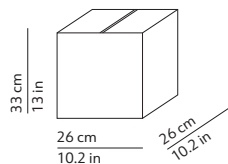

PACKAGING / IMBALLO

Diffuser
Volume: 0.022 m³ / 0.788 ft³
Gross weight: 2.02 kg / 4.44 lbs

Structure
Volume: 0.026 m³ / 0.927 ft³
Gross weight: 1.74 kg / 3.83 lbs

MATERIALS AND FINISHINGS / MATERIALI E FINITURE