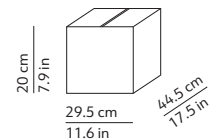

This lamp must be disposed in conformity with the EU directive 2002/96/EC
Apparecchio di illuminazione da smaltire secondo la direttiva EU 2002/96/EC

CODES AND DIMENSIONS / CODICI E DIMENSIONI

K386320N
K386320

PACKAGING / IMBALLO

Diffuser
Volume: 0.022 m³ / 0.788 ft³
Gross weight: 2.02 kg / 4.44 lbs

Structure
Volume: 0.026 m³ / 0.927 ft³
Gross weight: 1.74 kg / 3.83 lbs

MATERIALS AND FINISHINGS / MATERIALI E FINITURE