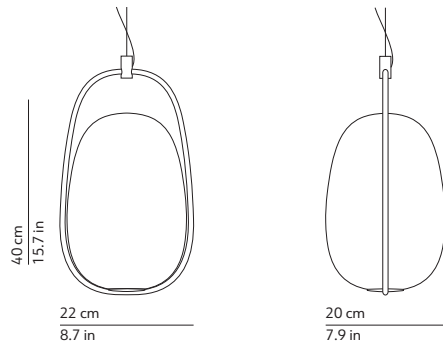

This lamp must be disposed in conformity with the EU directive 2002/96/EC
Apparecchio di illuminazione da smaltire secondo la direttiva EU 2002/96/EC

CODES AND DIMENSIONS / CODICI E DIMENSIONI

K386320N
K386320

PACKAGING / IMBALLO

Diffuser
Volume: 0.022 m³ / 0.788 ft³
Gross weight: 2.02 kg / 4.44 lbs

Structure
Volume: 0.026 m³ / 0.927 ft³
Gross weight: 1.74 kg / 3.83 lbs

MATERIALS AND FINISHINGS / MATERIALI E FINITURE