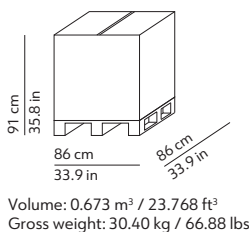

CODES AND DIMENSIONS / CODICI E DIMENSIONI

080250T

PACKAGING / IMBALLO

MATERIALS AND FINISHINGS / MATERIALI E FINITURE

DIFFUSERS / DIFFUSORI

○ White / Bianco

Curved cased glass
Vetro incamiciato formato a caldo