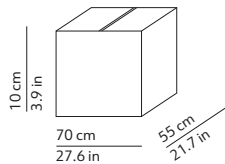

CODES AND DIMENSIONS / CODICI E DIMENSIONI

505424N

PACKAGING / IMBALLO

Volume: 0.039 m³ / 1.360 ft³
Gross weight: 2.50 kg / 5.51 lbs

MATERIALS AND FINISHINGS / MATERIALI E FINITURE

STRUCTURE / STRUTTURA

● Black / Nero
 RAL 9005
 Matt / Opaco