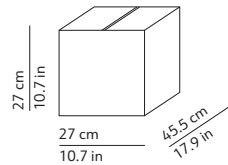

### CODES AND DIMENSIONS / CODICI E DIMENSIONI

K400335

### PACKAGING / IMBALLO

Diffusers  
Volume: 0.033 m<sup>3</sup> / 1.171 ft<sup>3</sup>  
Gross weight: 3.20 kg / 7.04 lbs

Structure  
Volume: 0.033 m<sup>3</sup> / 1.171 ft<sup>3</sup>  
Gross weight: 3.82 kg / 8.40 lbs