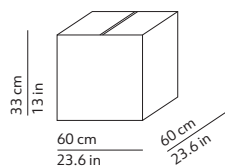

PACKAGING / IMBALLO

Volume: 0.119 m³ / 4.195 ft³
Gross weight: 5.32 kg / 11.7 lbs

MATERIALS AND FINISHINGS / MATERIALI E FINITURE

DIFFUSER / DIFFUSORE

○ White / Bianco

● Ecrù / Ecrù

● Moka / Moka

Fire resistant fabric shade
Paralume in tessuto ignifugo